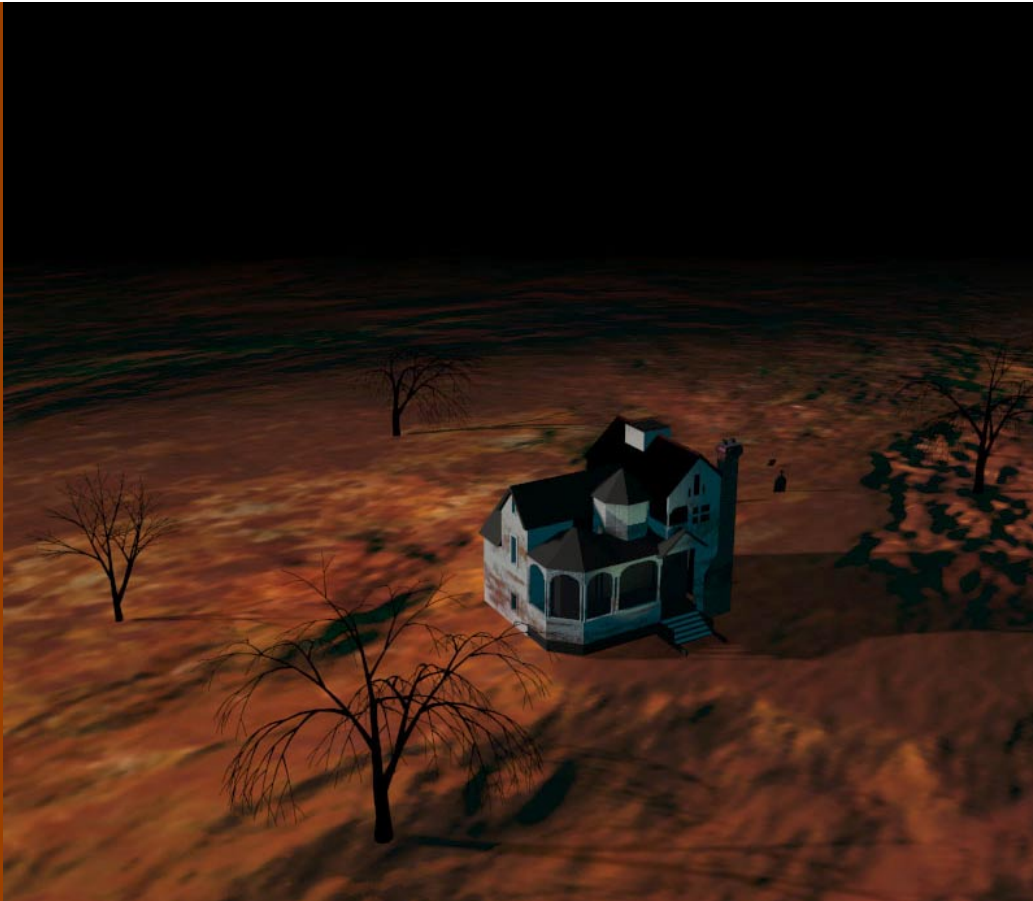

FOLD AT DASH MARKS *PRIOR* TO CUTTING

BACK COVER

The 11th Hour

The 11th Hour

0% Red
0% Blue
0% Green

0% Cyan
0% Magenta
0% Yellow
100% Black

Front
Cover

FOLD AT DASH MARKS *PRIOR* TO CUTTING

BACK COVER

The 11th Hour

The 11th Hour

5% Red
4% Blue
3% Green

100% Cyan
100% Magenta
100% Yellow
100% Black

Front
Cover