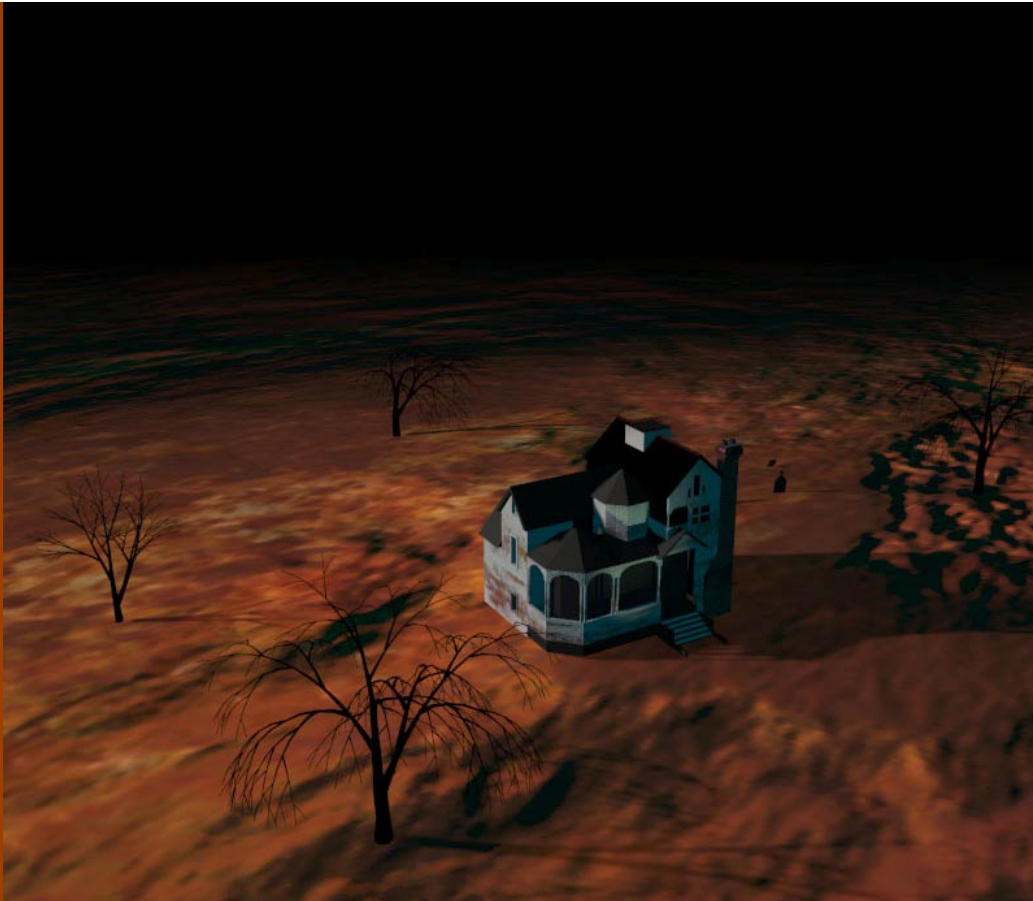

FOLD AT DASH MARKS *PRIOR* TO CUTTING

BACK COVER

The 11th Hour

The 11th Hour

0% Red
0% Blue
0% Green

0% Cyan
0% Magenta
0% Yellow
100% Black

Front
Cover

FOLD AT DASH MARKS *PRIOR* TO CUTTING

BACK COVER

The 11th Hour

The 11th Hour

5% Red
4% Blue
3% Green

100% Cyan
100% Magenta
100% Yellow
100% Black

Front
Cover